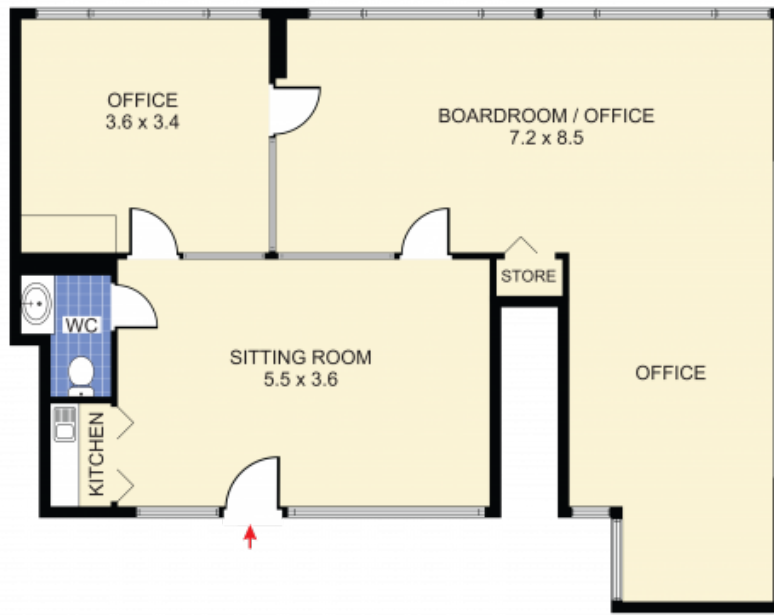

LEGEND:
F Fridge
C'B Cupboard
L'D Laundry
UN Linen
DW Dishwasher

REALPHOTO 0405 682 225
realphoto.net.au

2/14 Kings Cross Road, Potts Point